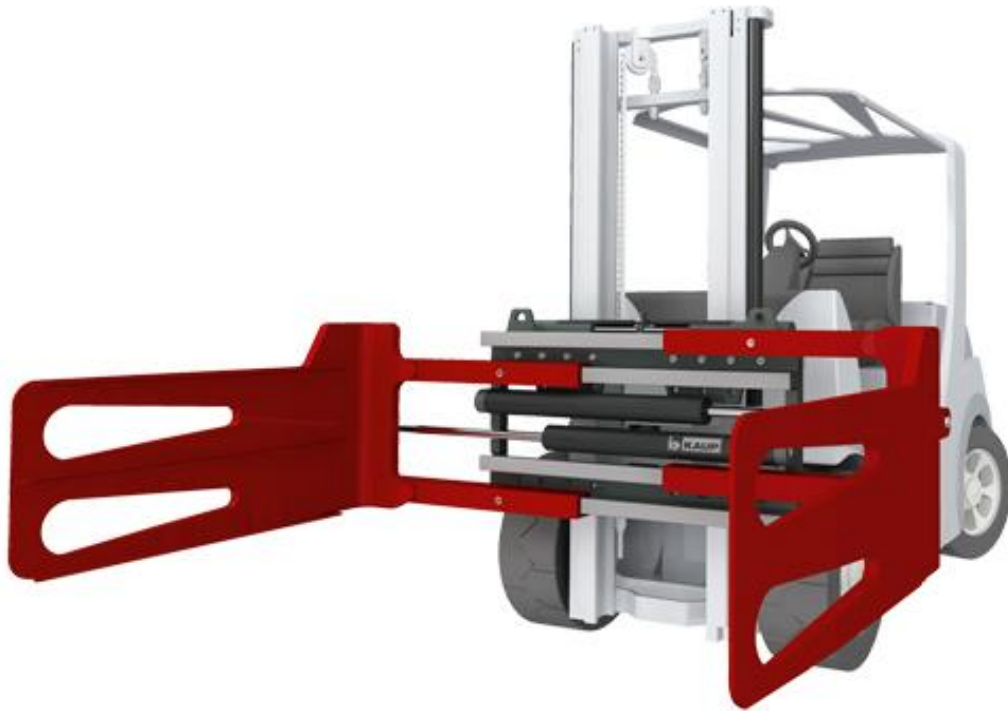

Kaup Bale Clamp

Fleet No. BB2188

Specification

B&B Fleet No: BB2188	Serial No: 95979968728
Make: Kaup	Model: 3-2204
Description: Bale Clamp	Class: 2A
Side shifting: No	Integral Pad Dimensions: 1000x640mm
Opening Range: 490-1845mm	Capacity & load centre: 2000kg @ 500mm
C of G: 290mm	Lost Load: 136mm
Weight: 570kg	Frame: 1170mm
Rotation: No	