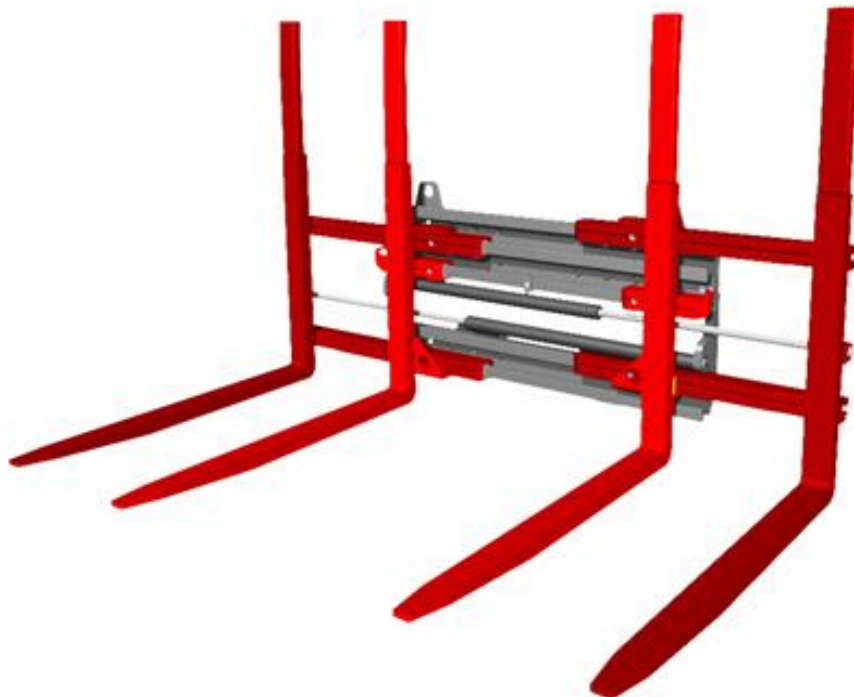

Kaup Double Pallet Handler

Fleet No. BD0481

B&B
attachments

Specification

B&B Fleet No: BD0481	Serial No: 803467/004
Make: Kaup	Model: 2T409
Description: Double pallet handler	Class: No
Side shifting: 3A	Fork length: 1150 mm
Opening Range: 560 . 2010 mm	Capacity & load centre: 2500 kg @ 600 mm
C of G: 205 mm	Lost Load: 133 mm
Weight: 465 kg	Frame: 1200 mm
Rotation: No	